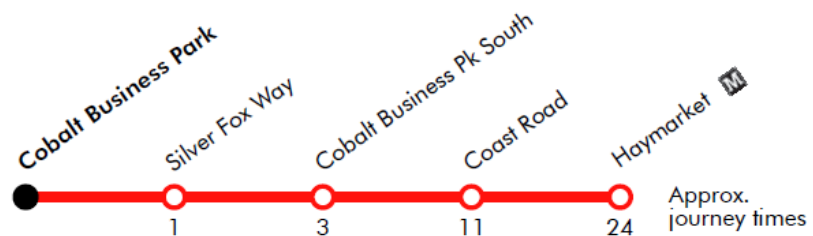

Via: Percy Street, St Mary's Pl, Coast Road, Middle Engine Lane, Atmel Way Link, Cobalt Link Road, Silver Fox Way, Quick Silver Way

**X6**

# Cobalt Business Park - Newcastle

Effective from: 22/01/2017

Arriva

**Monday to Friday**

Cobalt Business Park	1605	1635	1705	1735	1810
Silver Fox Way	1606	1636	1706	1736	1811
Cobalt Business Pk South	1608	1638	1708	1738	1813
Coast Road	1616	1646	1716	1746	1821
Haymarket	1629	1659	1729	1759	1834

Via: Quick Silver Way, Silver Fox Way, Cobalt Bus Link, Middle Engine Lane, Battle Hill Drive, Coast Road, St Mary's Pl, Percy Street