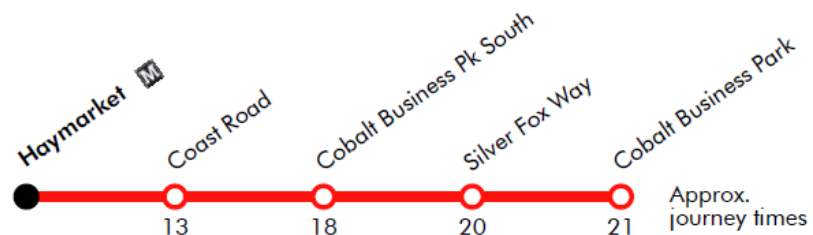

# Newcastle - Cobalt Business Park

Effective from: 22/01/2017

Arriva

**Monday to Friday**

Haymarket	0617	0647	0717	0747	0822
Coast Road	0630	0700	0730	0800	0835
Cobalt Business Pk South	0635	0705	0735	0805	0840
Silver Fox Way	0637	0707	0737	0807	0842
Cobalt Business Park	0638	0708	0738	0808	0843

Via: Percy Street, St Mary's Pl, Coast Road, Middle Engine Lane, Atmel Way Link, Cobalt Link Road, Silver Fox Way, Quick Silver Way

**X6**

# Cobalt Business Park - Newcastle

Effective from: 22/01/2017

Arriva

**Monday to Friday**

Cobalt Business Park	1605	1635	1705	1735	1810
Silver Fox Way	1606	1636	1706	1736	1811
Cobalt Business Pk South	1608	1638	1708	1738	1813
Coast Road	1616	1646	1716	1746	1821
Haymarket	1629	1659	1729	1759	1834

Via: Quick Silver Way, Silver Fox Way, Cobalt Bus Link, Middle Engine Lane, Battle Hill Drive, Coast Road, St Mary's Pl, Percy Street