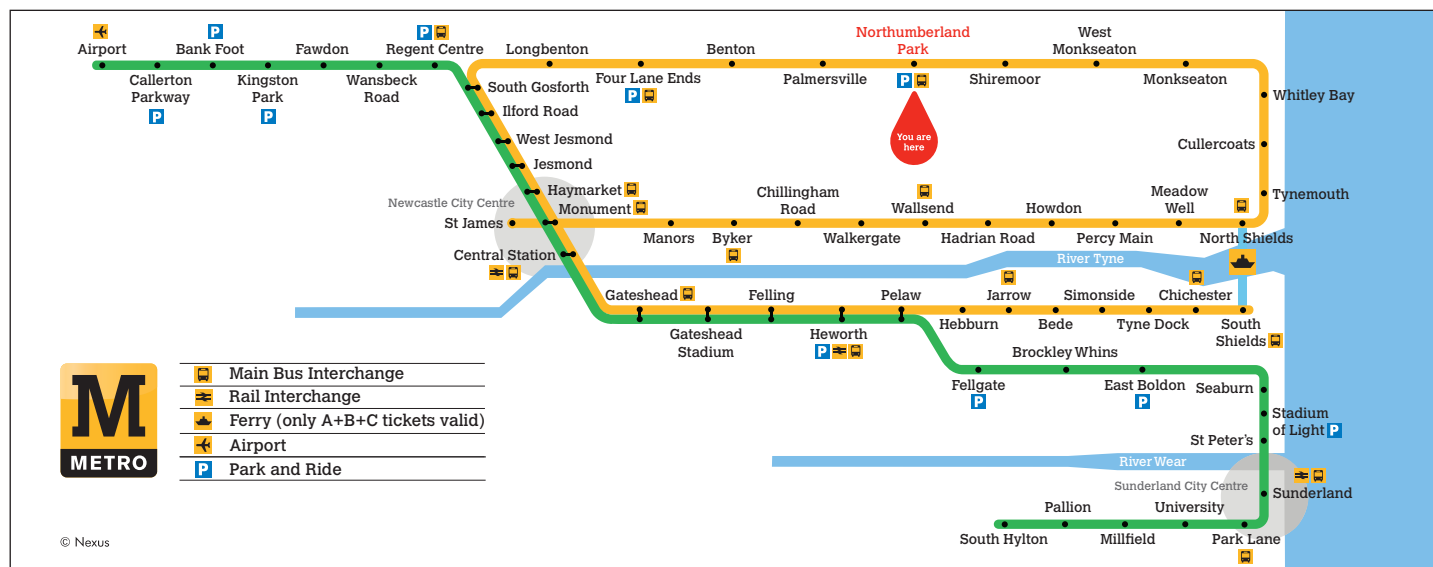

Metro timetable

Northumberland Park

From 5 February 2017

Platform 1 to South Shields

Platform 1 Northumberland Park to South Shields

Monday to Friday		05:00	06:00	07:00	08:00	09:00	10:00	11:00	12:00	13:00	14:00	15:00	16:00	17:00	18:00	19:00	20:00	21:00	22:00	23:00	00:00
		05:50	06:02	07:02	08:02								16:02	17:02	18:06	19:06	20:06	21:06	22:06	23:06	00:00
			06:14	07:14	08:11								16:11	17:11	18:21	19:21	20:21	21:21	22:21	23:21	00:15
			06:26	07:23	08:14								16:14	17:14	18:28	19:36	20:36	21:36	22:36	23:30	
			06:38	07:26	08:23								16:23	17:23	18:36	19:51	20:51	21:51	22:51	23:45	
			06:50	07:35	08:26								16:26	17:26	18:51						
				07:38	08:38								16:35	17:40							
				07:47	08:47								16:38	17:51							
				07:50	08:50								16:47								
				07:59	08:59								16:50								

Sunday		05:00	06:00	07:00	08:00	09:00	10:00	11:00	12:00	13:00	14:00	15:00	16:00	17:00	18:00	19:00	20:00	21:00	22:00	23:00	00:00
No		06:43	07:06	08:06	09:06	10:06														23:06	00:00
Service			07:36	08:36	09:36	10:36														23:21	00:15
						10:51														23:30	
																				23:45	

Journey times from this station			Public holidays			Key		
to South Gosforth	about	11 minutes	This timetable will change on Public Holidays; for information go to nexus.org.uk , call Nexus Customer Services on 0191 20 20 747 or visit any Nexus TravelShop.			•	Terminates at Longbenton	
to Haymarket	about	18 minutes				▪	Terminates at Pelaw	
to Monument	about	20 minutes				Please check front of trains for destinations		
to Central Station	about	21 minutes						
to Gateshead	about	24 minutes						
to Pelaw	about	31 minutes						
to South Shields	about	48 minutes						