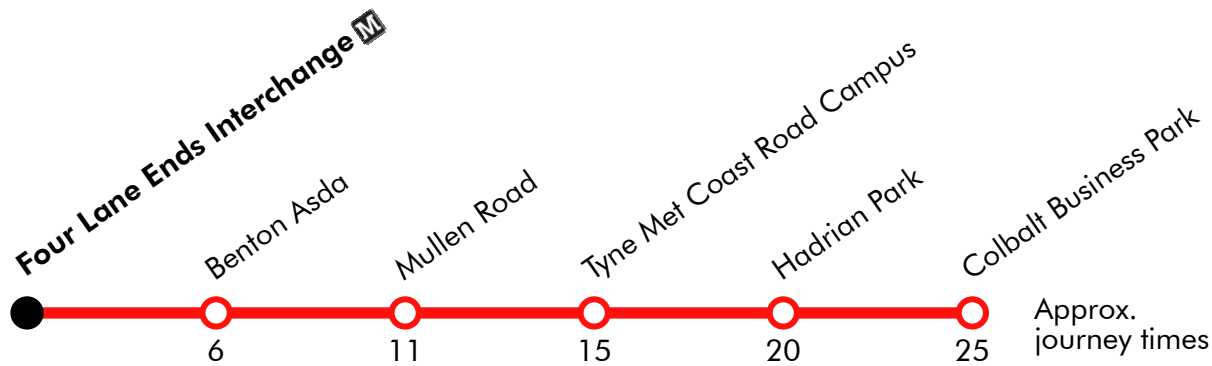

### Monday to Friday

Four Lane Ends Interchange	0655	0755	0855	0946	1016		16 46		1216	1246	1316	1346	1418	1510	1610	1710
Benton Asda	0701	0802	0901	0952	1022	Then at	22 52		1222	1252	1322	1352	1424	1517	1617	1717
Mullen Road	0706	0807	0906	0957	1027	these	27 57		1227	1257	1327	1357	1429	1522	1622	1722
Tyne Met Coast Road Campus	0710	0812	0910	1001	1031	mins.	31 01	until	1231	1301	1331	1401	1433	1527	1627	1727
Hadrian Park	0715	0818	0915	1006	1036	past	36 06		1236	1306	1336	1406	1438	1533	1633	1733
Cobalt Business Park	0719	0823	0919	1010	1040	the	40 10		1240	1310	1340	1410	1442	1538	1638	1738
Cobalt Business Park	0720	0824	0920	1011	1041	hour	41 11		1241	1311	1341	1411	1443	1539	1639	1739
Cobalt Business Park	0721	0825	0921	....	....		....		....	....	....	....	1444	1540	1640	1740

Via: Four Lane Ends Interchange, Front Street, Whitley Road, Station Road, Mullen Road, Battle Hill Drive, Addington Drive, Middle Engine Lane, Atmel Way Link, Cobalt Link Road

## Saturday

Cobalt Business Pk South	0713	Then at	13	43	....	1443	1513	1543	1613	1643	1713
Cobalt Link Road	0714	these mins.	14	44	....	1444	1514	1544	1614	1644	1714
Hadrian Park	0720	past	20	50	....	1450	1520	1550	1620	1650	1720
Tyne met Coast Road Campus	0725	the hour	25	55	until	1455	1525	1555	1625	1655	1725
High Farm	0728	....	28	58	....	1458	1528	1558	1628	1658	1728
Benton Asda	0735	....	35	05	....	1505	1535	1605	1635	1705	1735
Four Lane Ends Interchange	0743	....	43	13	....	1513	1543	1613	1643	1713	1743

Via: Cobalt Bus Link, Atmel Way Link, Middle Engine Lane, Addington Drive, Battle Hill Drive, Kings Road N, Mullen Road, Station Road, Whitley Road, Front Street, Four Lane Ends Interchange

This information is provided by Nexus on behalf of Local Authorities, and is updated as and when changes occur. Nexus can accept no liability for any errors or omissions herein