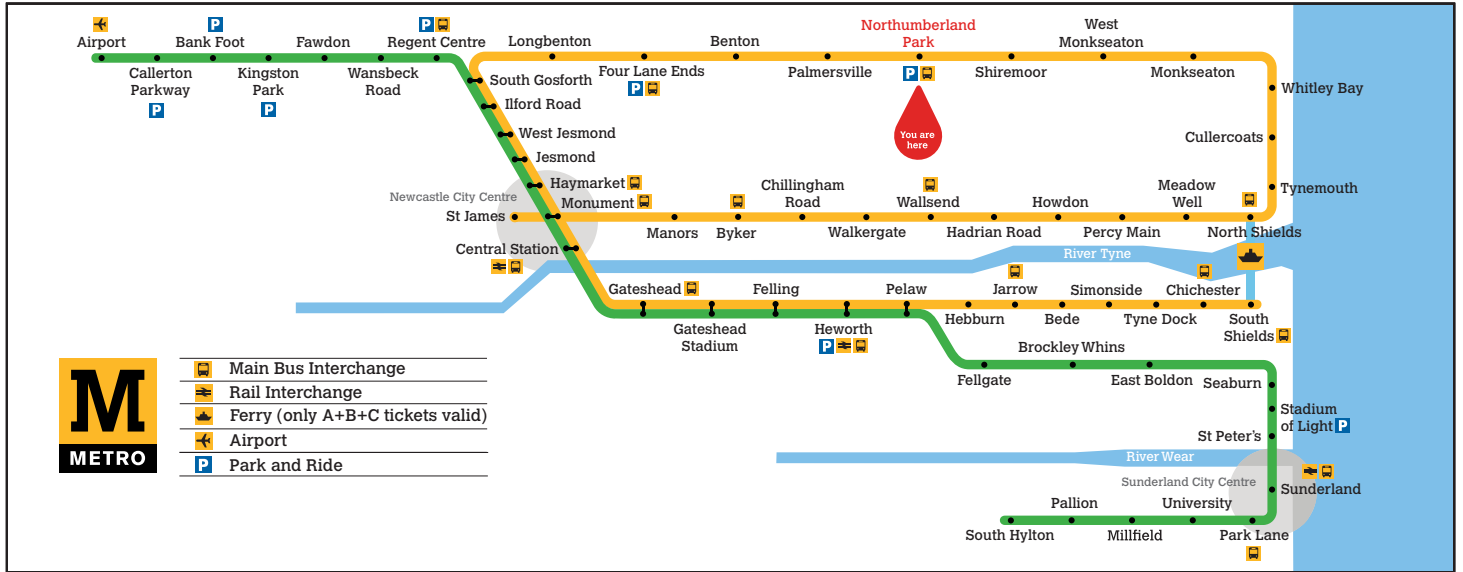

Northumberland Park

Platform 1

Trains towards South Shields

Towards South Shields

Station	Approx. Journey Time (min)
Northumberland Park	0
Palmerston	2
Benton	5
Four Lane Ends	6
Longbenton	8
South Gosforth	11
Ilford Road	12
West Jesmond	13
Jesmond	15
Haymarket	17
Monument	18
Central Station	20
Gateshead	22
Gateshead Stadium	24
Felling	26
Heworth	27
Pelaw	29
Hebburn	33
Jarrow	36
Bede	39
Simonside	40
Tyne Dock	42
Chichester	44
South Shields	46

b Terminates at Longbenton
x Terminates at Pelaw

These timetables will change on public holidays - see nexus.org.uk for details.

Towards South Shields

Daytime Monday to Saturday
Every 12 minutes

Evenings and Sundays
Every 15 minutes

Download the free Tyne and Wear Metro App and plan your journey.

Northumberland Park

Platform 2

Trains towards St James via Whitley Bay

- Main Bus Interchange
- Rail Interchange
- Ferry (only A+B+C tickets valid)
- Airport
- Park and Ride

- d** Terminates at Monument
- x** Terminates at Manors
- y** Terminates at Monkseaton

These timetables will change on public holidays - see nexus.org.uk for details.

Towards St James via Whitley Bay

Daytime Monday to Saturday
Every 12 minutes
 Evenings and Sundays
Every 15 minutes