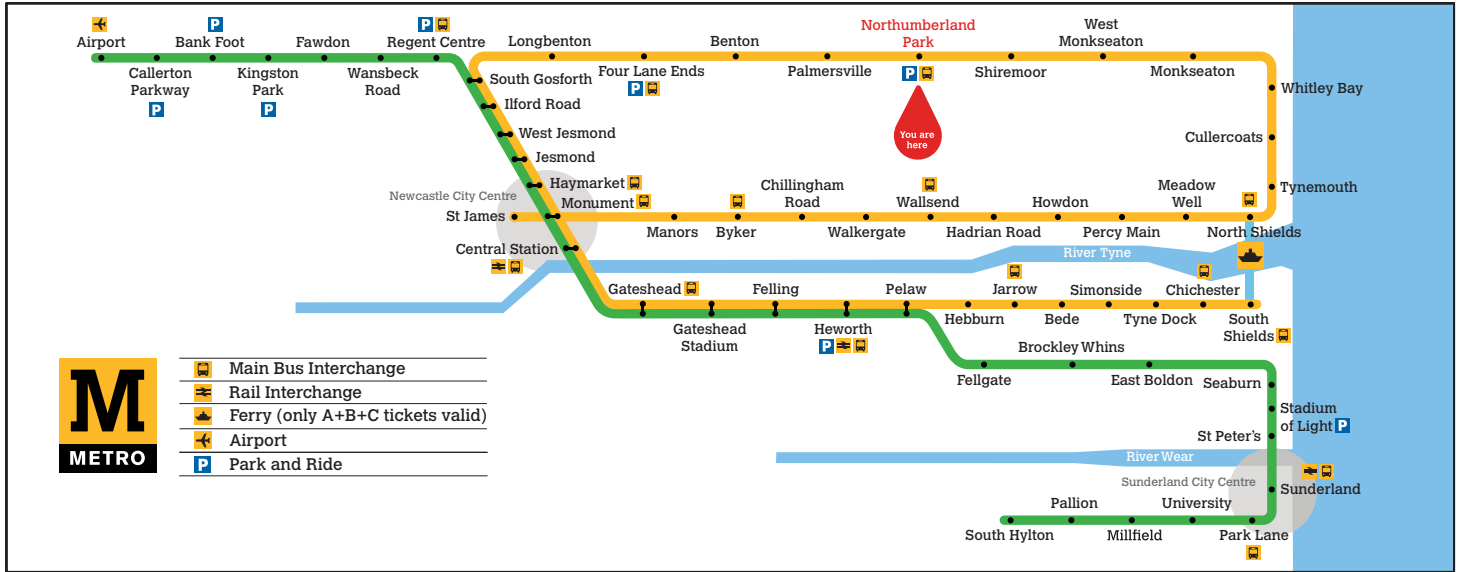

Northumberland Park

Platform 1

Trains towards South Shields

Towards South Shields

Station	Approx. Journey Time (min)
Northumberland Park	0
Palmerston	2
Benton	5
Four Lane Ends	6
Longbenton	8
South Gosforth	11
Ilford Road	12
West Jesmond	13
Jesmond	15
Haymarket	17
Monument	18
Central Station	20
Gateshead	22
Gateshead Stadium	24
Felling	26
Heworth	27
Pelaw	29
Hebburn	33
Jarrow	36
Bede	39
Simonside	40
Tyne Dock	42
Chichester	44
South Shields	46

b Terminates at Longbenton
x Terminates at Pelaw

These timetables will change on public holidays - see nexus.org.uk for details.

Towards South Shields

Daytime Monday to Saturday
Every 12 minutes

Evenings and Sundays
Every 15 minutes

Download the free Tyne and Wear Metro App and plan your journey.

Northumberland Park

Platform 2

Trains towards St James via Whitley Bay

- Main Bus Interchange
- Rail Interchange
- Ferry (only A+B+C tickets valid)
- Airport
- Park and Ride

- d** Terminates at Monument
- x** Terminates at Manors
- y** Terminates at Monkseaton

These timetables will change on public holidays - see nexus.org.uk for details.

Towards St James via Whitley Bay

Daytime Monday to Saturday
Every 12 minutes
 Evenings and Sundays
Every 15 minutes