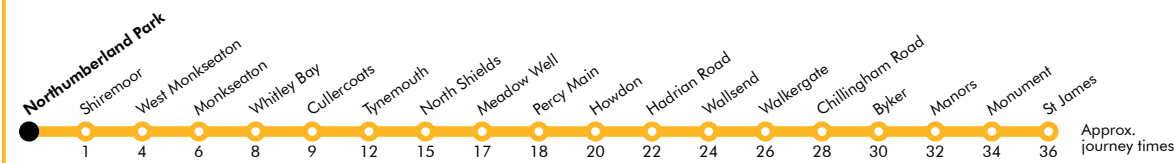

b Terminates at Longbenton
x Terminates at Pelaw

These timetables will change on public holidays - see nexus.org.uk for details.

Towards South Shields

Daytime Monday to Saturday
Every 12 minutes

Evenings and Sundays
Every 15 minutes

Download the free Tyne and Wear Metro App and plan your journey.

Northumberland Park

Platform 2

Trains towards St James via Whitley Bay

- Main Bus Interchange
- Rail Interchange
- Ferry (only A+B+C tickets valid)
- Airport
- Park and Ride

Towards St James via Whitley Bay

Monday to Friday					Saturday					Sunday					
Hour Minutes					Hour Minutes					Hour Minutes					
05	30	42	55		05	35	50			05					
06	07	19	30	42	06	05	20	35	48	58	06	19	49		
07	02y	06	14y	18	07	13	28	43	58	07	20	49			
08	06	15y	18	27y	08	13	28	43	58	08	19	49			
09	03y	06	15y	18	09	13	28	43	58	09	13	43	58		
10	06	18	30	42	10	13	28	42	54	10	13	28	43	58	
11	06	18	30	42	11	06	18	30	42	11	13	28	43	58	
12	06	18	30	42	12	06	18	30	42	12	13	28	43	58	
13	06	18	30	42	13	06	18	30	42	13	13	28	43	58	
14	06	18	30	42	14	06	18	30	42	14	13	28	43	58	
15	06	18	30	42	15	06	18	30	42	15	13	28	43	58	
16	02y	06	14y	18	16	06	18	30	42	16	13	28	43	58	
17	03y	06	18	27y	17	06	18	30	42	17	13	28	43	58	
18	06	18	30	44	18	06	19	29	43	18	13	28	43	58	
19	13	28	43	58	19	13	28	43	58	19	13	28	43	58	
20	13	28	43	58	20	13	28	43	58	20	13	28	43	58	
21	13	28	43	58	21	13	28	43	58	21	13	28	43	58	
22	13	28	43	58	22	13	28	43	58	22	13	28	43	58	
23	13d	28d	43d	58x	23	13d	28d	43d	58x	23	13d	28d	43d	58x	

- d** Terminates at Monument
- x** Terminates at Manors
- y** Terminates at Monkseaton

These timetables will change on public holidays - see nexus.org.uk for details.

Towards St James via Whitley Bay

Daytime Monday to Saturday
Every 12 minutes
 Evenings and Sundays
Every 15 minutes