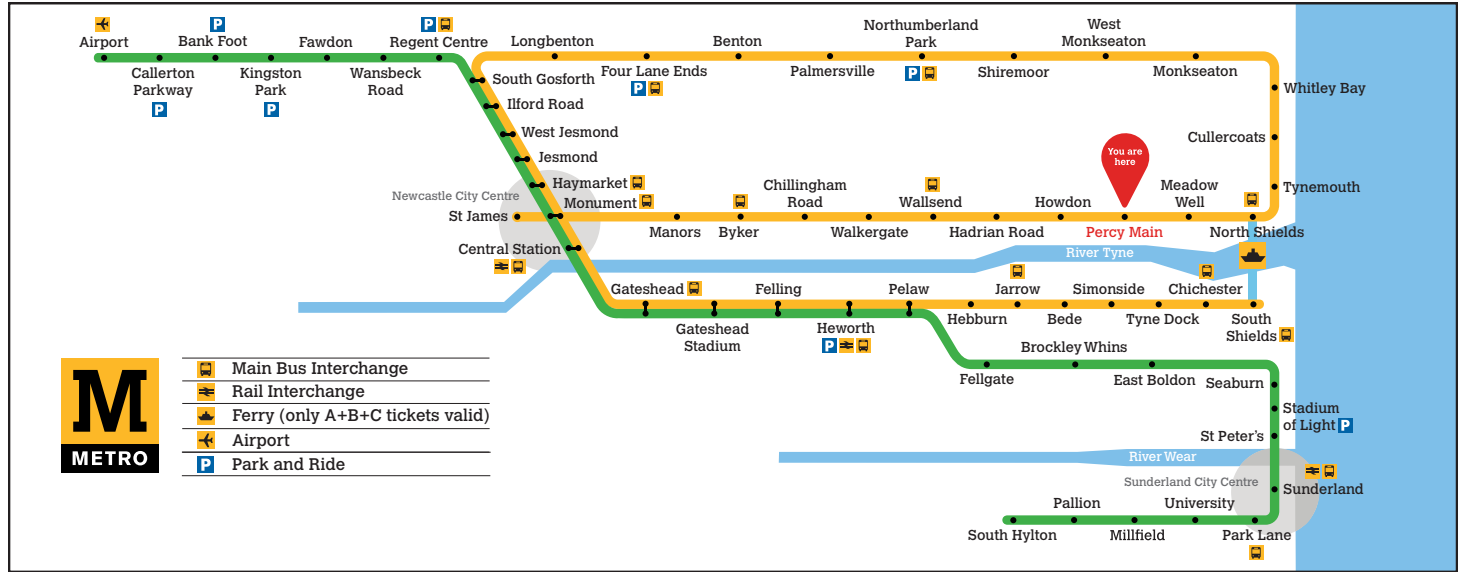

Percy Main

Platform 1

Trains towards South Shields via Whitley Bay

- Main Bus Interchange
- Rail Interchange
- Ferry (only A+B+C tickets valid)
- Airport
- Park and Ride

Towards South Shields via Whitley Bay

^a Terminates at Longbenton
^c Terminates at Pelaw

These timetables will change on public holidays - see nexus.org.uk for details.

Towards South Shields via Whitley Bay

Daytime Monday to Saturday
Every 12 minutes

Evenings and Sundays
Every 15 minutes

Download the free Tyne and Wear Metro App and plan your journey.

Percy Main

Platform 2

Trains towards St James

Towards St James

Monday to Friday		Saturday		Sunday	
Hour Minutes		Hour Minutes		Hour Minutes	
05	49	05	53	05	
06	01 14 26 38 49	06	08 23 38 53	06	38 38
07	01 13 25 37 49	07	07 16 31 46	07	08 38
08	01 13 25 37 49	08	01 16 31 46	08	08 38
09	01 13 25 37 49	09	01 16 31 46	09	08 32
10	01 13 25 37 49	10	01 16 32 47	10	02 17 31 47
11	01 13 25 37 49	11	01 13 25 37 49	11	01 16 31 46
12	01 13 25 37 49	12	01 13 25 37 49	12	01 16 31 46
13	01 13 25 37 49	13	01 13 25 37 49	13	01 16 31 46
14	01 13 25 37 49	14	01 13 25 37 49	14	01 16 31 46
15	01 13 25 37 49	15	01 13 25 37 49	15	01 16 31 46
16	01 13 25 37 49	16	01 13 25 37 49	16	01 16 31 46
17	01 13 25 37 49	17	01 13 25 37 49	17	01 16 31 46
18	01 13 24 36 48	18	01 13 24 37 48	18	01 16 31 46
19	02 17 31 46	19	01 16 31 46	19	01 16 31 46
20	01 16 31 46	20	01 16 31 46	20	01 16 31 46
21	01 16 31 46	21	01 16 31 46	21	01 16 31 46
22	01 16 31 46	22	01 16 31 46	22	01 16 31 46
23	01 16 31b 46b	23	01 16 31b 46b	23	01 16 31b 46b
00	01b 16c	00	01b 16c	00	01b 16c

b Terminates at Monument
c Terminates at Manors

These timetables will change on public holidays - see nexus.org.uk for details.

Towards St James

Daytime Monday to Saturday
Every 12 minutes

Evenings and Sundays
Every 15 minutes