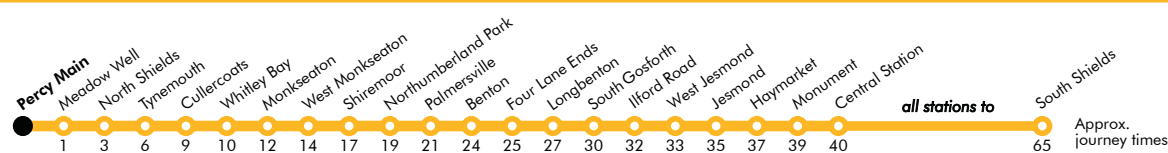

Percy Main

Platform 1

Trains towards South Shields via Whitley Bay

- Main Bus Interchange
- Rail Interchange
- Ferry (only A+B+C tickets valid)
- Airport
- Park and Ride

Towards South Shields via Whitley Bay

^a Terminates at Longbenton
^c Terminates at Pelaw

These timetables will change on public holidays - see nexus.org.uk for details.

Towards South Shields via Whitley Bay

Daytime Monday to Saturday
Every 12 minutes

Evenings and Sundays
Every 15 minutes

Download the free Tyne and Wear Metro App and plan your journey.

Percy Main

Platform 2

Trains towards St James

Towards St James

Monday to Friday		Saturday		Sunday	
Hour Minutes		Hour Minutes		Hour Minutes	
05	49	05	53	05	
06	01 14 26 38 49	06	08 23 38 53	06	38 38
07	01 13 25 37 49	07	07 16 31 46	07	08 38
08	01 13 25 37 49	08	01 16 31 46	08	08 38
09	01 13 25 37 49	09	01 16 31 46	09	08 32
10	01 13 25 37 49	10	01 16 32 47	10	02 17 31 47
11	01 13 25 37 49	11	01 13 25 37 49	11	01 16 31 46
12	01 13 25 37 49	12	01 13 25 37 49	12	01 16 31 46
13	01 13 25 37 49	13	01 13 25 37 49	13	01 16 31 46
14	01 13 25 37 49	14	01 13 25 37 49	14	01 16 31 46
15	01 13 25 37 49	15	01 13 25 37 49	15	01 16 31 46
16	01 13 25 37 49	16	01 13 25 37 49	16	01 16 31 46
17	01 13 25 37 49	17	01 13 25 37 49	17	01 16 31 46
18	01 13 24 36 48	18	01 13 24 37 48	18	01 16 31 46
19	02 17 31 46	19	01 16 31 46	19	01 16 31 46
20	01 16 31 46	20	01 16 31 46	20	01 16 31 46
21	01 16 31 46	21	01 16 31 46	21	01 16 31 46
22	01 16 31 46	22	01 16 31 46	22	01 16 31 46
23	01 16 31b 46b	23	01 16 31b 46b	23	01 16 31b 46b
00	01b 16c	00	01b 16c	00	01b 16c

b Terminates at Monument
c Terminates at Manors

These timetables will change on public holidays - see nexus.org.uk for details.

Towards St James

Daytime Monday to Saturday
Every 12 minutes

Evenings and Sundays
Every 15 minutes