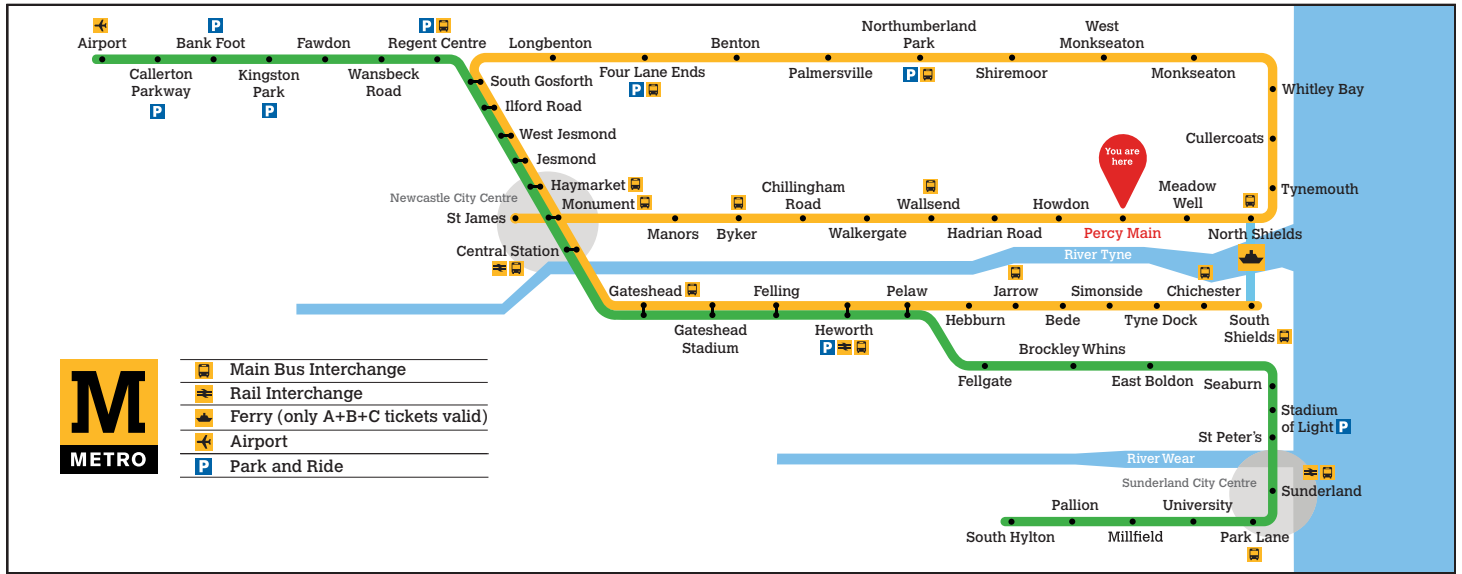

Percy Main

Platform 1

Trains towards South Shields via Whitley Bay

- Main Bus Interchange
- Rail Interchange
- Ferry (only A+B+C tickets valid)
- Airport
- Park and Ride

Towards South Shields via Whitley Bay

^a Terminates at Longbenton
^c Terminates at Pelaw

These timetables will change on public holidays - see nexus.org.uk for details.

Towards South Shields via Whitley Bay

Daytime Monday to Saturday
Every 12 minutes

Evenings and Sundays
Every 15 minutes

Download the free Tyne and Wear Metro App and plan your journey.

Percy Main

Platform 2

Trains towards St James

Towards St James

Monday to Friday		Saturday		Sunday	
Hour Minutes		Hour Minutes		Hour Minutes	
05	49	05	53	05	
06	01 14 26 38 49	06	08 23 38 53	06	38 38
07	01 13 25 37 49	07	07 16 31 46	07	08 38
08	01 13 25 37 49	08	01 16 31 46	08	08 38
09	01 13 25 37 49	09	01 16 31 46	09	08 32
10	01 13 25 37 49	10	01 16 32 47	10	02 17 31 47
11	01 13 25 37 49	11	01 13 25 37 49	11	01 16 31 46
12	01 13 25 37 49	12	01 13 25 37 49	12	01 16 31 46
13	01 13 25 37 49	13	01 13 25 37 49	13	01 16 31 46
14	01 13 25 37 49	14	01 13 25 37 49	14	01 16 31 46
15	01 13 25 37 49	15	01 13 25 37 49	15	01 16 31 46
16	01 13 25 37 49	16	01 13 25 37 49	16	01 16 31 46
17	01 13 25 37 49	17	01 13 25 37 49	17	01 16 31 46
18	01 13 24 36 48	18	01 13 24 37 48	18	01 16 31 46
19	02 17 31 46	19	01 16 31 46	19	01 16 31 46
20	01 16 31 46	20	01 16 31 46	20	01 16 31 46
21	01 16 31 46	21	01 16 31 46	21	01 16 31 46
22	01 16 31 46	22	01 16 31 46	22	01 16 31 46
23	01 16 31b 46b	23	01 16 31b 46b	23	01 16 31b 46b
00	01b 16c	00	01b 16c	00	01b 16c

b Terminates at Monument
c Terminates at Manors

These timetables will change on public holidays - see nexus.org.uk for details.

Towards St James

Daytime Monday to Saturday
Every 12 minutes

Evenings and Sundays
Every 15 minutes